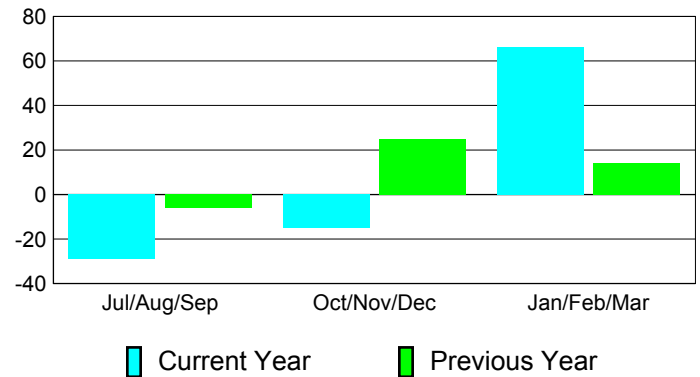

**Membership Results
2010-2011**

**Membership
2009-2010**

Month	Net Memb Goal	Actual New Memb	Actual Dropped Memb	Gain/Loss of Memb	Gain/Loss of Memb
Jul/Aug/Sep	0	33	-62	-29	-6
Oct/Nov/Dec	0	39	-54	-15	25
Jan/Feb/Mar	0	114	-48	66	14
Totals	0	186	-164	22	33

Membership Results 2010-2011

Goal, New, Dropped, Gain/Loss

Comparison of Membership Gain/Loss

Current Year Compared to the Previous Year

Gender Comparison 2010-2011

Jul/Aug/Sep

Oct/Nov/Dec

Jan/Feb/Mar