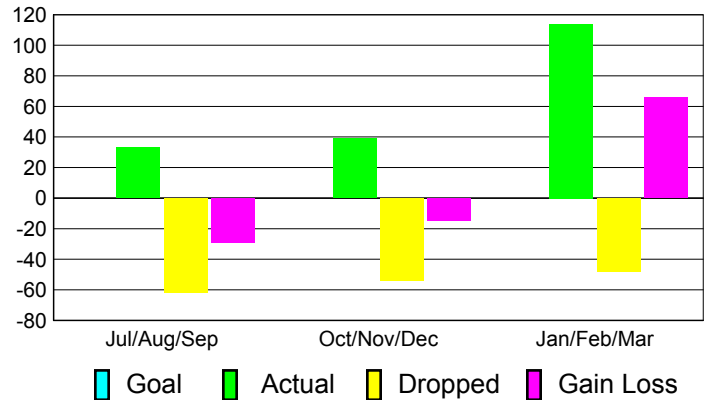

Membership Results 2010-2011

Goal, New, Dropped, Gain/Loss

Comparison of Membership Gain/Loss

Current Year Compared to the Previous Year